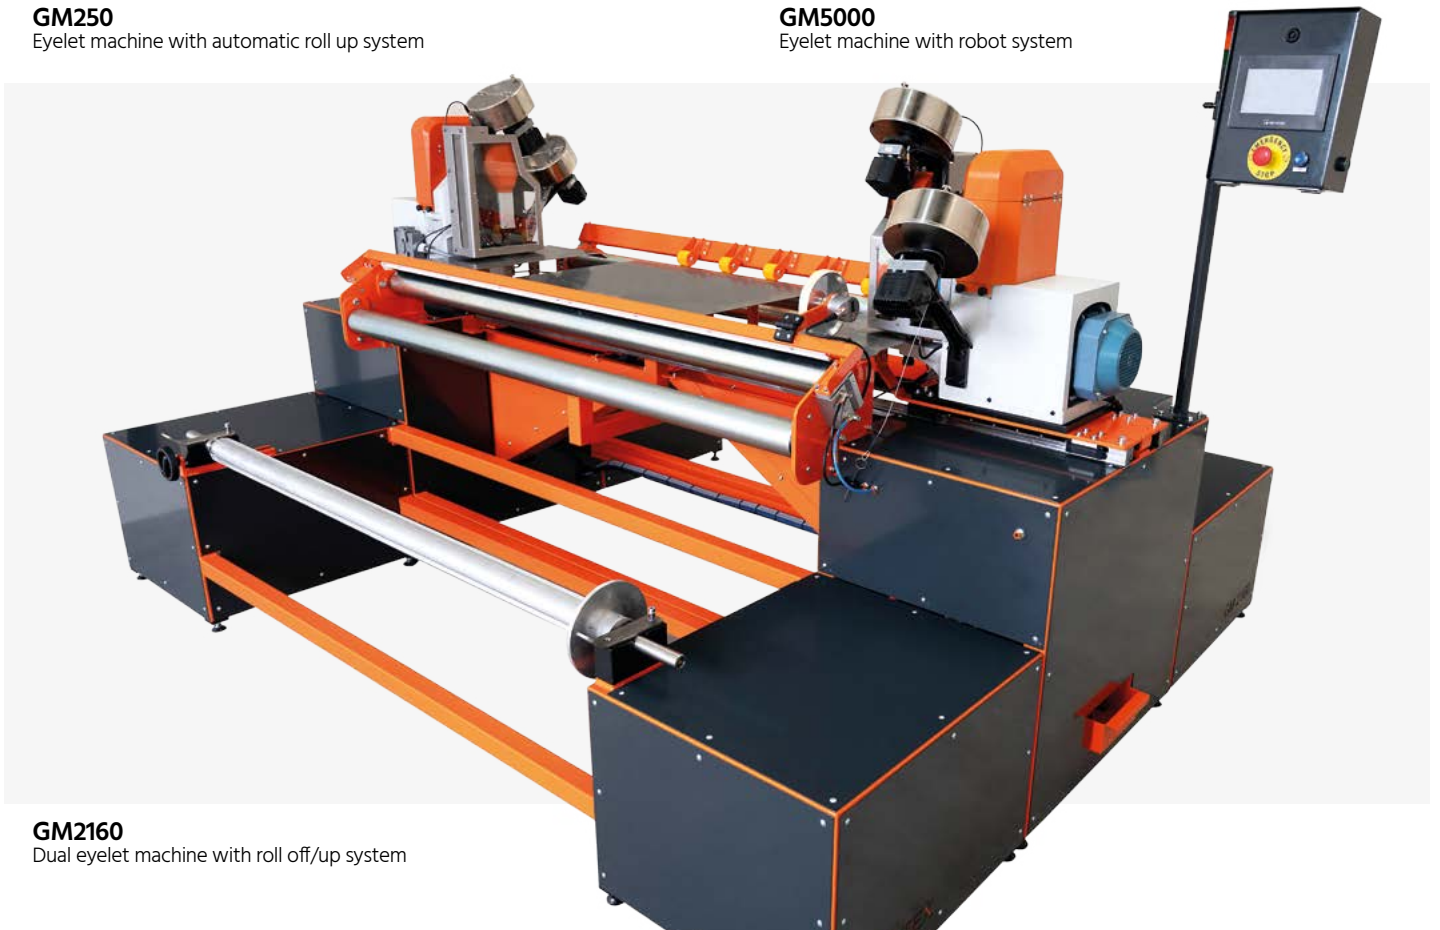

GM2160
Dual eyelet machine with roll off/up system