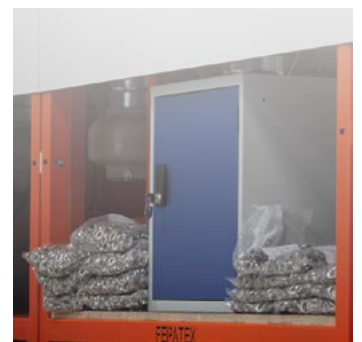

Grommet Master GM239

Turn Station

Airblowers

Modular

Guide Rollers

Wheels

Adjustable Height

Safety Locker