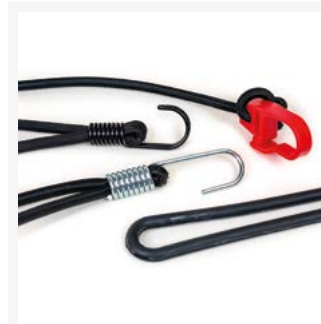

RUBBERS & TENSIONERS

- TIR rubbers
- TIR rubbers with S-hooks
- Rubber tensioners
- Safety tensioners
- Tensioners with hook