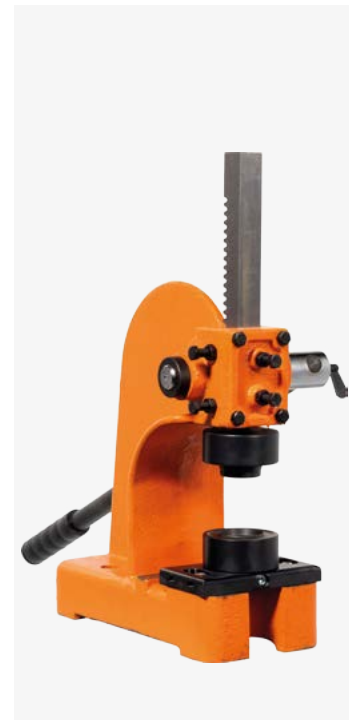

GLUE & TAPES

- Cleaning products
- Tapes
- Glue

Hammertools & Handpress

Hammer tool

Hammer punch

FM14
Self piercing eyelets

FM7
Eyelets max. Ø 20mm

FM8
Eyelets max. Ø 40mm

FM10
Eyelets max. Ø 66mm

Eyelet machines

Semi-automatic

FM21
Eyelets max. Ø 16 mm

FM25
Eyelets max. Ø 40 mm

FM35
Eyelets max. Ø 66 mm

FM85
Heavy duty eyelets

Eyelet machines