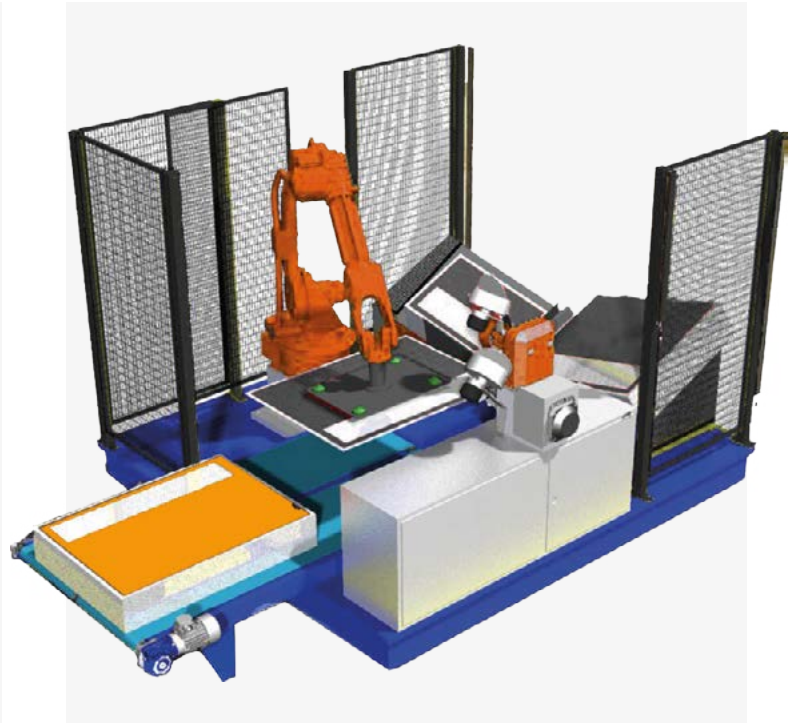

Full-automatic

FM269
Eyelets max. Ø 12 mm

FM239
Eyelets max. Ø 16 mm

FM879
Eyelets max. Ø 20 mm

FM840
Eyelets max. Ø 40 mm

Eyelet machines

Grommet Master

GM250
Eyelet machine with automatic roll up system