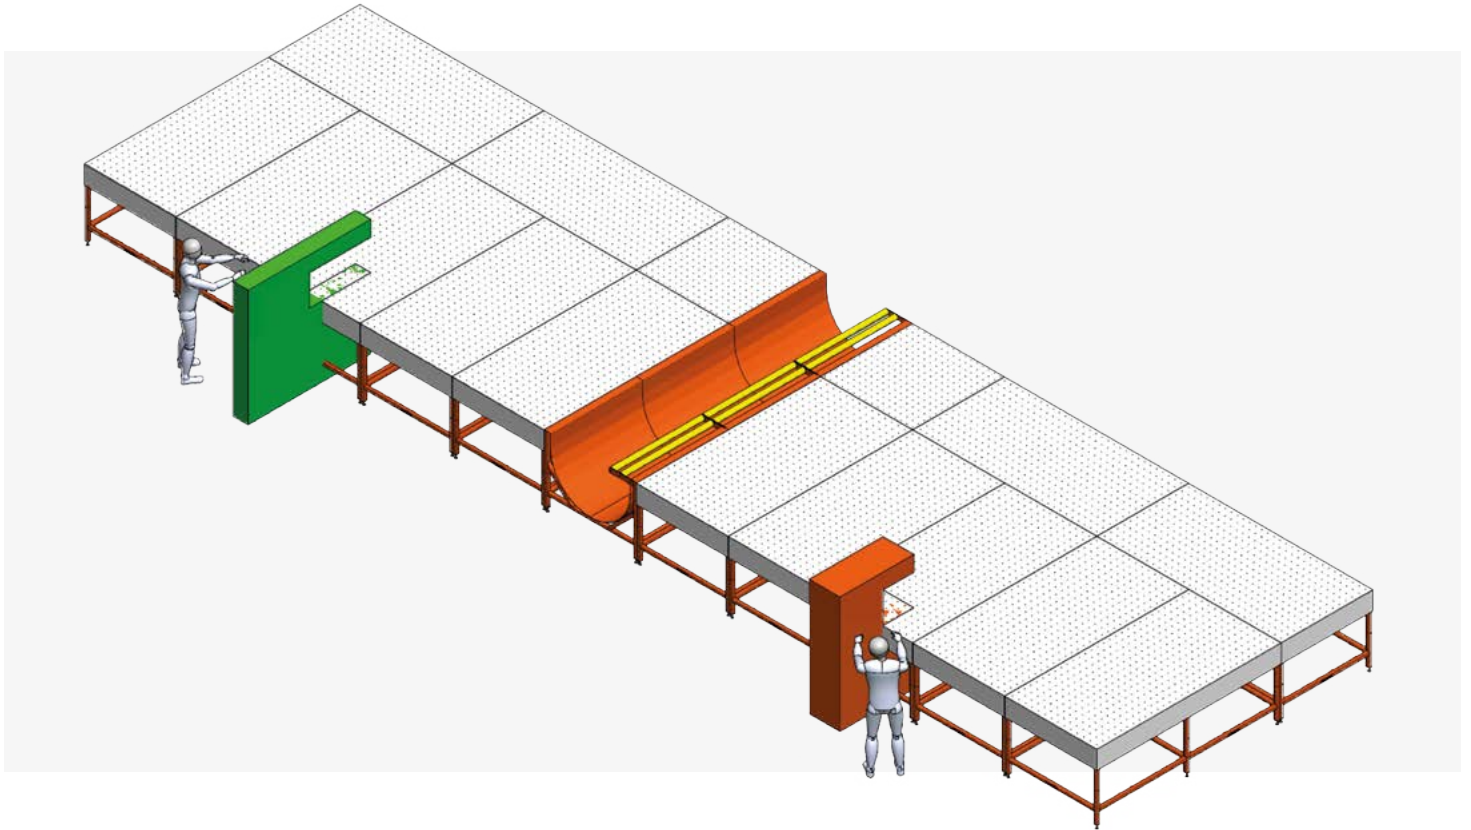

Grommet Master GM239

Turn Station

Airblowers

Modular

Guide Rollers

Wheels

Adjustable Height

Safety Locker