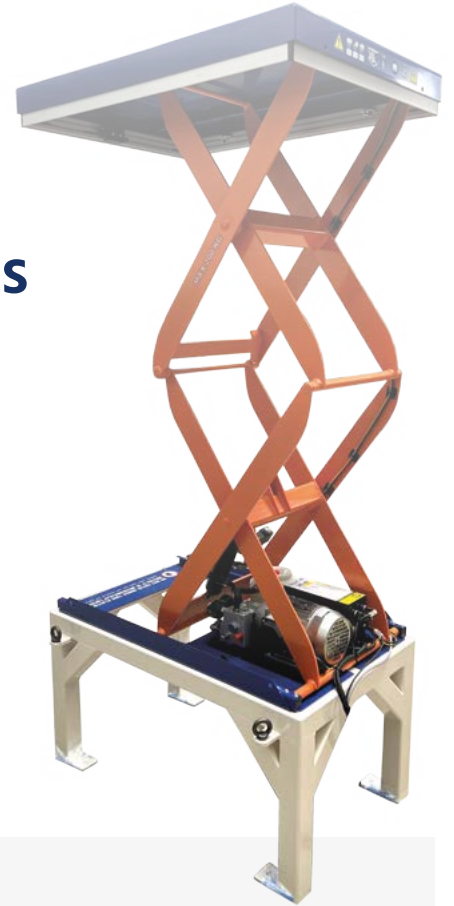

Speed up your Production Process

Profitex Modular Solutions

- Modular
- Ergonomic
- Efficiency
- Optimisation
- Workflow
- Durability