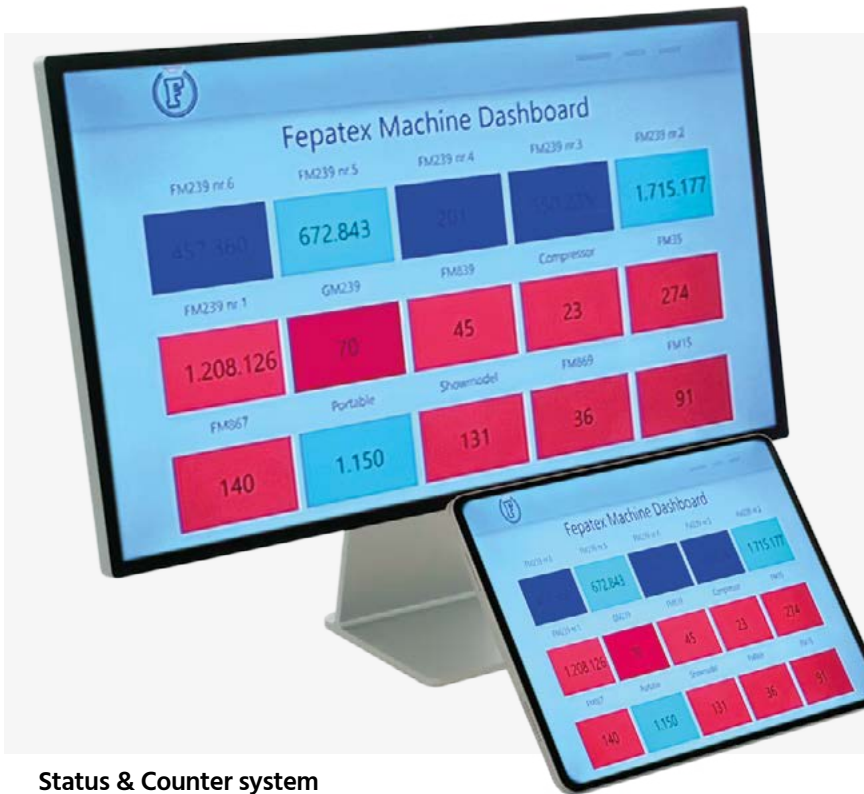

FM10
Eyelets max. Ø 66mm

Eyelet machines

Semi-automatic

FM21
Eyelets max. Ø 16 mm

FM25
Eyelets max. Ø 40 mm

FM35
Eyelets max. Ø 66 mm

FM85
Heavy duty eyelets

Eyelet machines

Full-automatic

FM269
Eyelets max. Ø 12 mm

FM239
Eyelets max. Ø 16 mm

FM879
Eyelets max. Ø 20 mm

FM840
Eyelets max. Ø 40 mm

Eyelet machines

Grommet Master

GM250
Eyelet machine with automatic roll up system

GM5000
Eyelet machine with robot system

GM2160
Dual eyelet machine with roll off/up system

Productivity & Eyelet solutions

Boost your productivity
with smart eyelet
solutions!

- ▶ Efficiency
- ▶ Control
- ▶ Optimisation
- ▶ Custom solutions