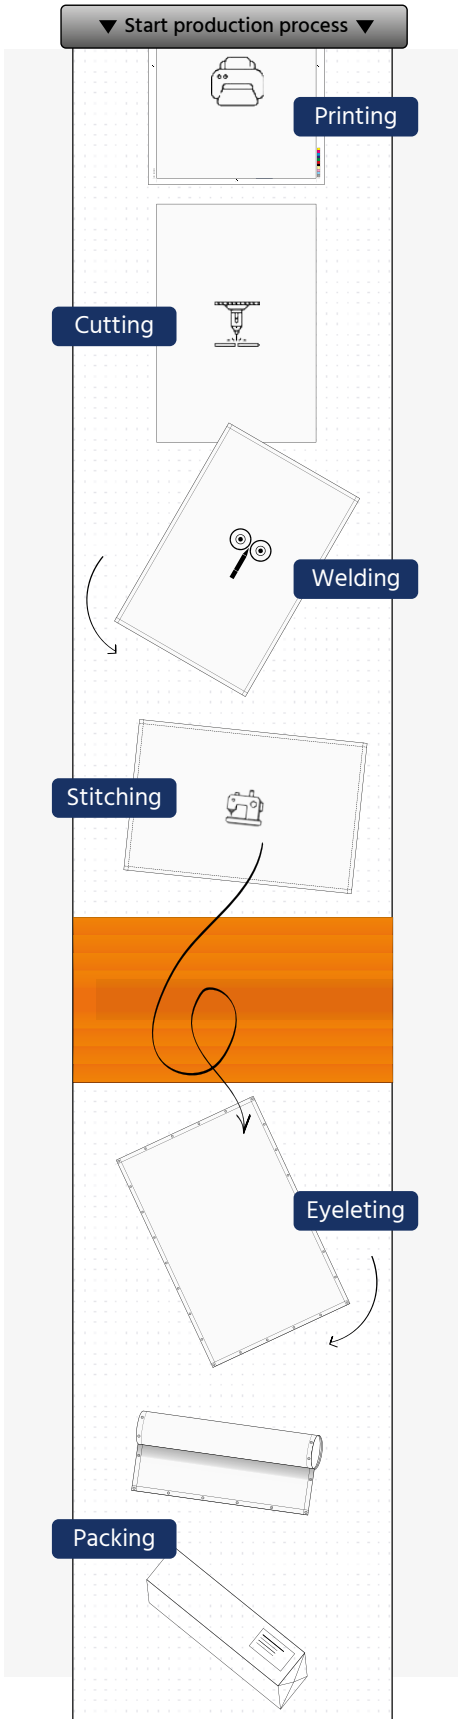

Speed up your Production Process

Profitex Modular Solutions

- Modular
- Ergonomic
- Efficiency
- Optimisation
- Workflow
- Durability